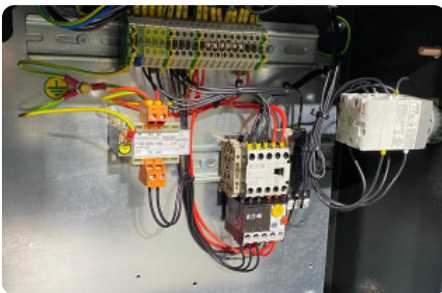

Band saws - PILOUS - ARG 260 Plus - MACH-ID 6223

Band saws - PILOUS - ARG 260 Plus

MACH-ID 6223

Make PILOUS
Type ARG 260 Plus
Year 2020

Specifications

Capacity 90°	260 °
Cutting speed Vario	35 + 70
Circle blade size	2880 x 27 x 0,9 inch
Power	1,4 kW
Cutting flat 90°	300 x 200 inch
Capacity L 45°	175 °
Capacity R 45°	200 °

Dimensions

Length	74.803 inch
Width	70.866 inch
Height	78.74 inch

Please Note: The information on this page has been obtained to the best of our ability and belief, and from the manufacturers where possible. It is given in good faith, but its accuracy can not be guaranteed. Accordingly, it will not form a part of any contract and does not constitute contractual terms. We advise you to check any vital details!