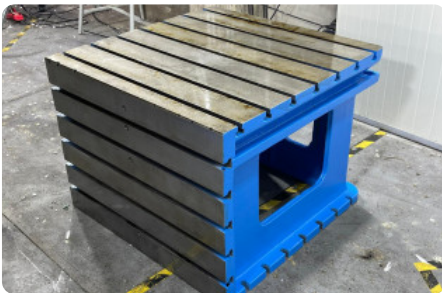

Box tables - STOLLE - BT 75 - MACH-ID 6812

Box tables - STOLLE - BT 75

MACH-ID 6812

Make STOLLE

Type BT 75

Specifications

Number of T slots	7 + 5
Jump from T to T	5.906 inch
T size	0.866 inch
Number of T-slotted sides	2

Dimensions

Length	39.37 inch
Width	39.37 inch
Height	29.528 inch

Please Note: The information on this page has been obtained to the best of our ability and belief, and from the manufacturers where possible. It is given in good faith, but its accuracy can not be guaranteed. Accordingly, it will not form a part of any contract and shall not constitute contractual terms. We advise you to check any vital details!