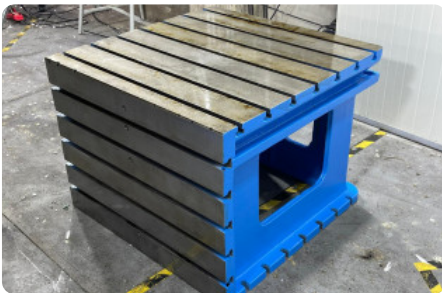

Please Note: The information on this page has been obtained to the best of our ability and belief, and from the manufacturers where possible. It is given in good faith, but its accuracy can not be guaranteed. Accordingly, it will not form a part of any contract and does not constitute contractual terms. We advise you to check any vital details!

Transito 21
6909 DA Babberich
51.9066195, 6.14990950

T: +31 (0)316 247 123
F: +31 (0)316 247 123
W: www.mach4metal.com

E: info@mach4metal.com
E: sales@mach4metal.com
E: buy@mach4metal.com

f www.facebook.com/Mach4Metal/
t twitter.com/mach4metal